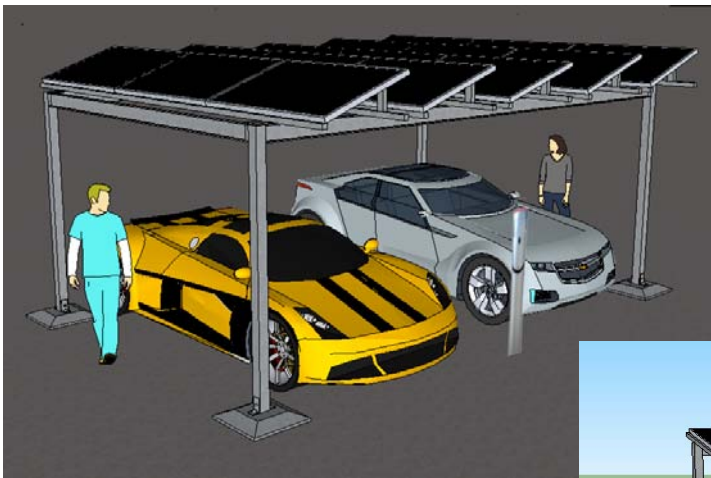

Accomplishments

Strategic partnership with Panasonic to develop and install electric vehicle charging stations on Panasonic properties in North America and Europe

Strategic partnership with Ensto to become the exclusive distributor of electric car charging stations in the United States

Installed the first wind and solar powered street light in a City of Turlock park creating a safer neighborhood with additional pedestrian lighting and reducing energy costs

Three US patents filed in the field of solar energy collection, unique carport components and a Smart Cable for Electric Vehicles

HIGHLIGHT PRODUCTS

- Solar Carport Canopies
- Electronic Vehicle Charging Stations
- Hybrid Wind and Solar Powered Streetlights
- High-performance Wind Turbines

DirectNu Energy Corporation
10 South 3rd Street, 5th Floor
San Jose, CA 95113

408.657.3314 phone
408.351.3330 fax

www.directnuenergy.com
info@directnuenergy.com

Updated 8/25/11